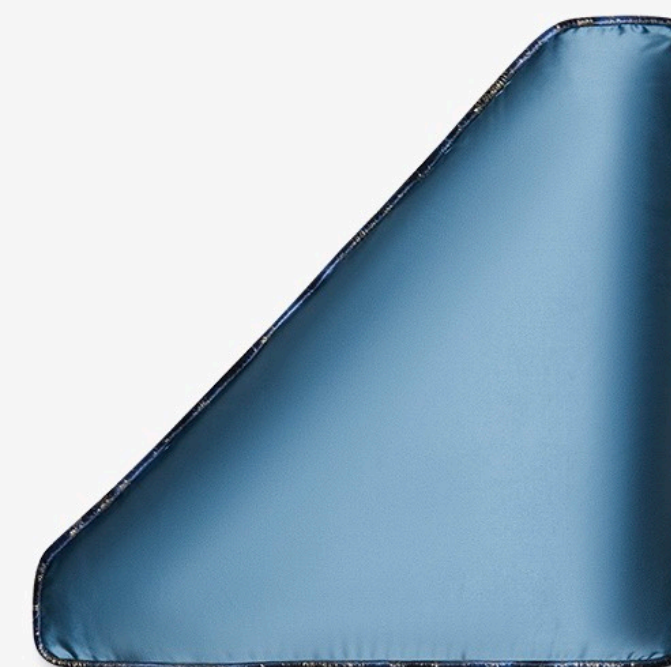

*Eagle Hand Painted Cushion on
Gold Silk Fabric*

*Product no : alp136
Dimensions : 45x45 cm*

*Starlice Hand Painted Cushion
On Silk*

*Product no : hp-as2
Dimensions : 45x45 cm*

*Chameleon Hand Painted
Cushion On Linen*

*Product no : hp-as14
Dimensions : 45x45 cm*

*Blue Butterfly Hand Painted
Cushion On Silk*

*Product no : hp-as32
Dimensions : 45x45 cm*

*Blue Whale Hand Painted
Cushion On Dupioni Silk*

*Product no : hp-as34
Dimensions : 45x45 cm*

*Button Detailed Silk
Round Cushion*

*Product no : hp-as56
Dimensions : 35 cm*

*Silk Triangular
Cushion*

*Product no : hp-as58
Dimensions : 40x65 cm*

*Charm Cushion Hand Painted
on Silk Shantung*

*Product no : hp-as10
Dimensions : 45x45 cm*