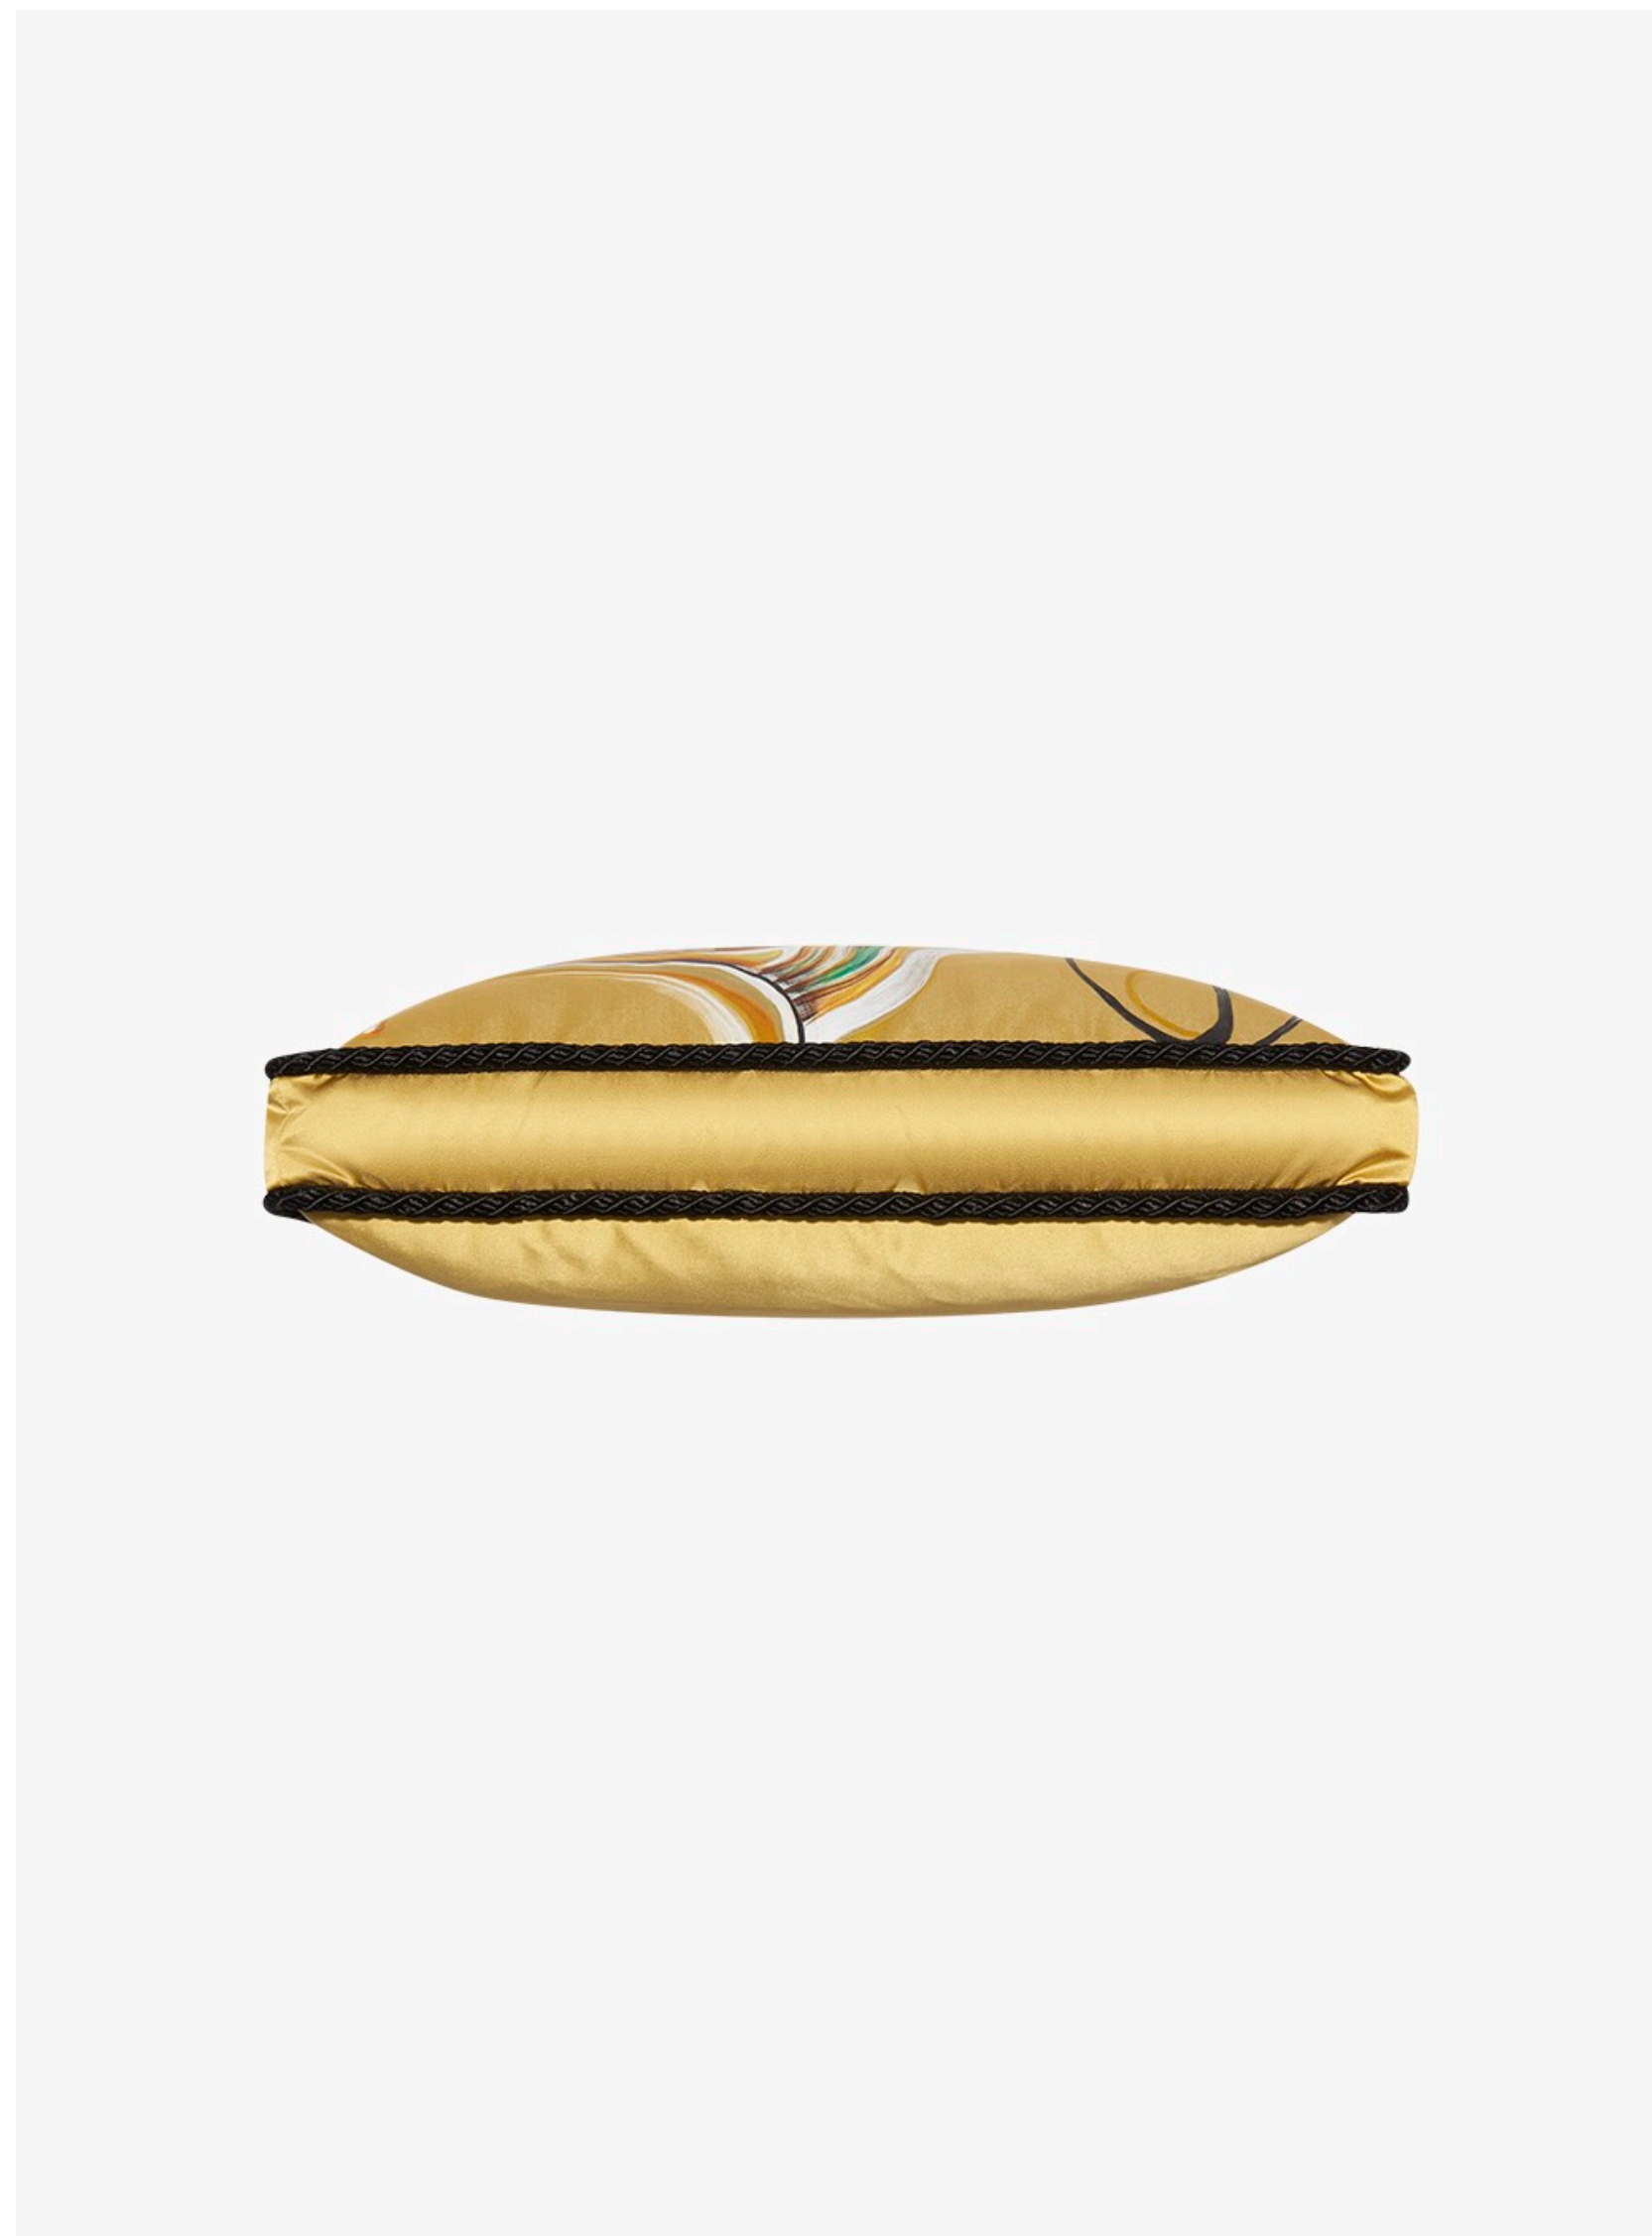

*The Eye Cushion Hand Painted on
Gold Silk Fabric*

*Product no : alphy13
Dimensions : 45x45 cm*