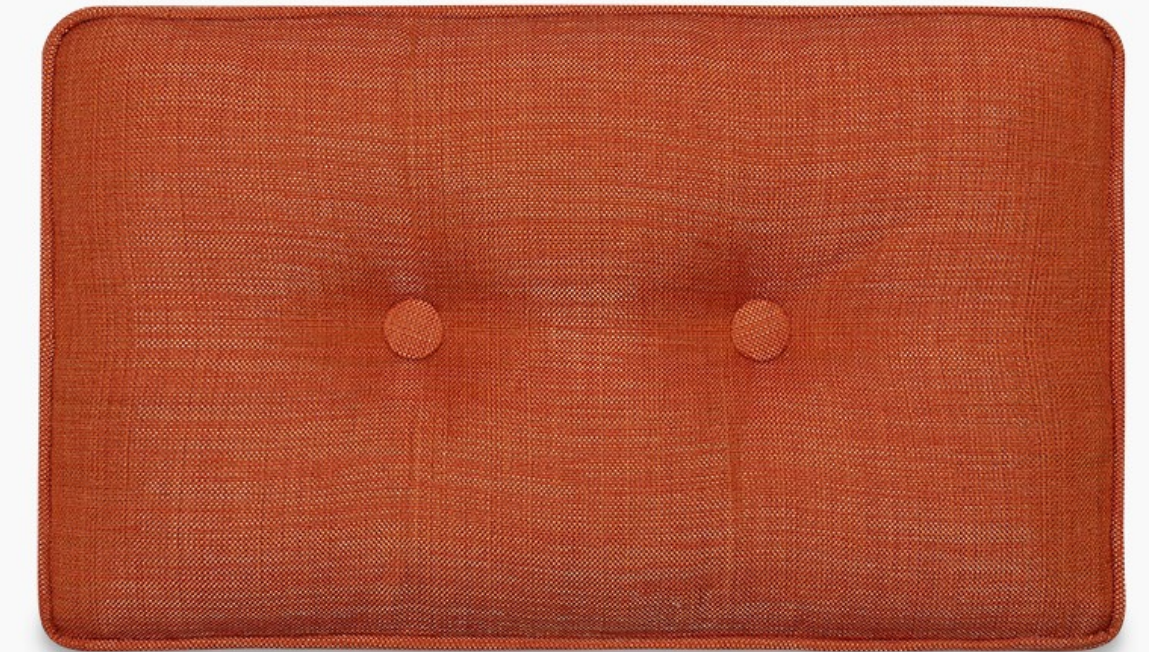

*Tiger Hand Painted Cushion
On Silk Shantung*

*Product no : alp117
Dimensions : 45x45 cm*

*Button Detailed Rectangular
Orange Cushion*

*Product no : alp125
Dimensions : 30x50 cm*