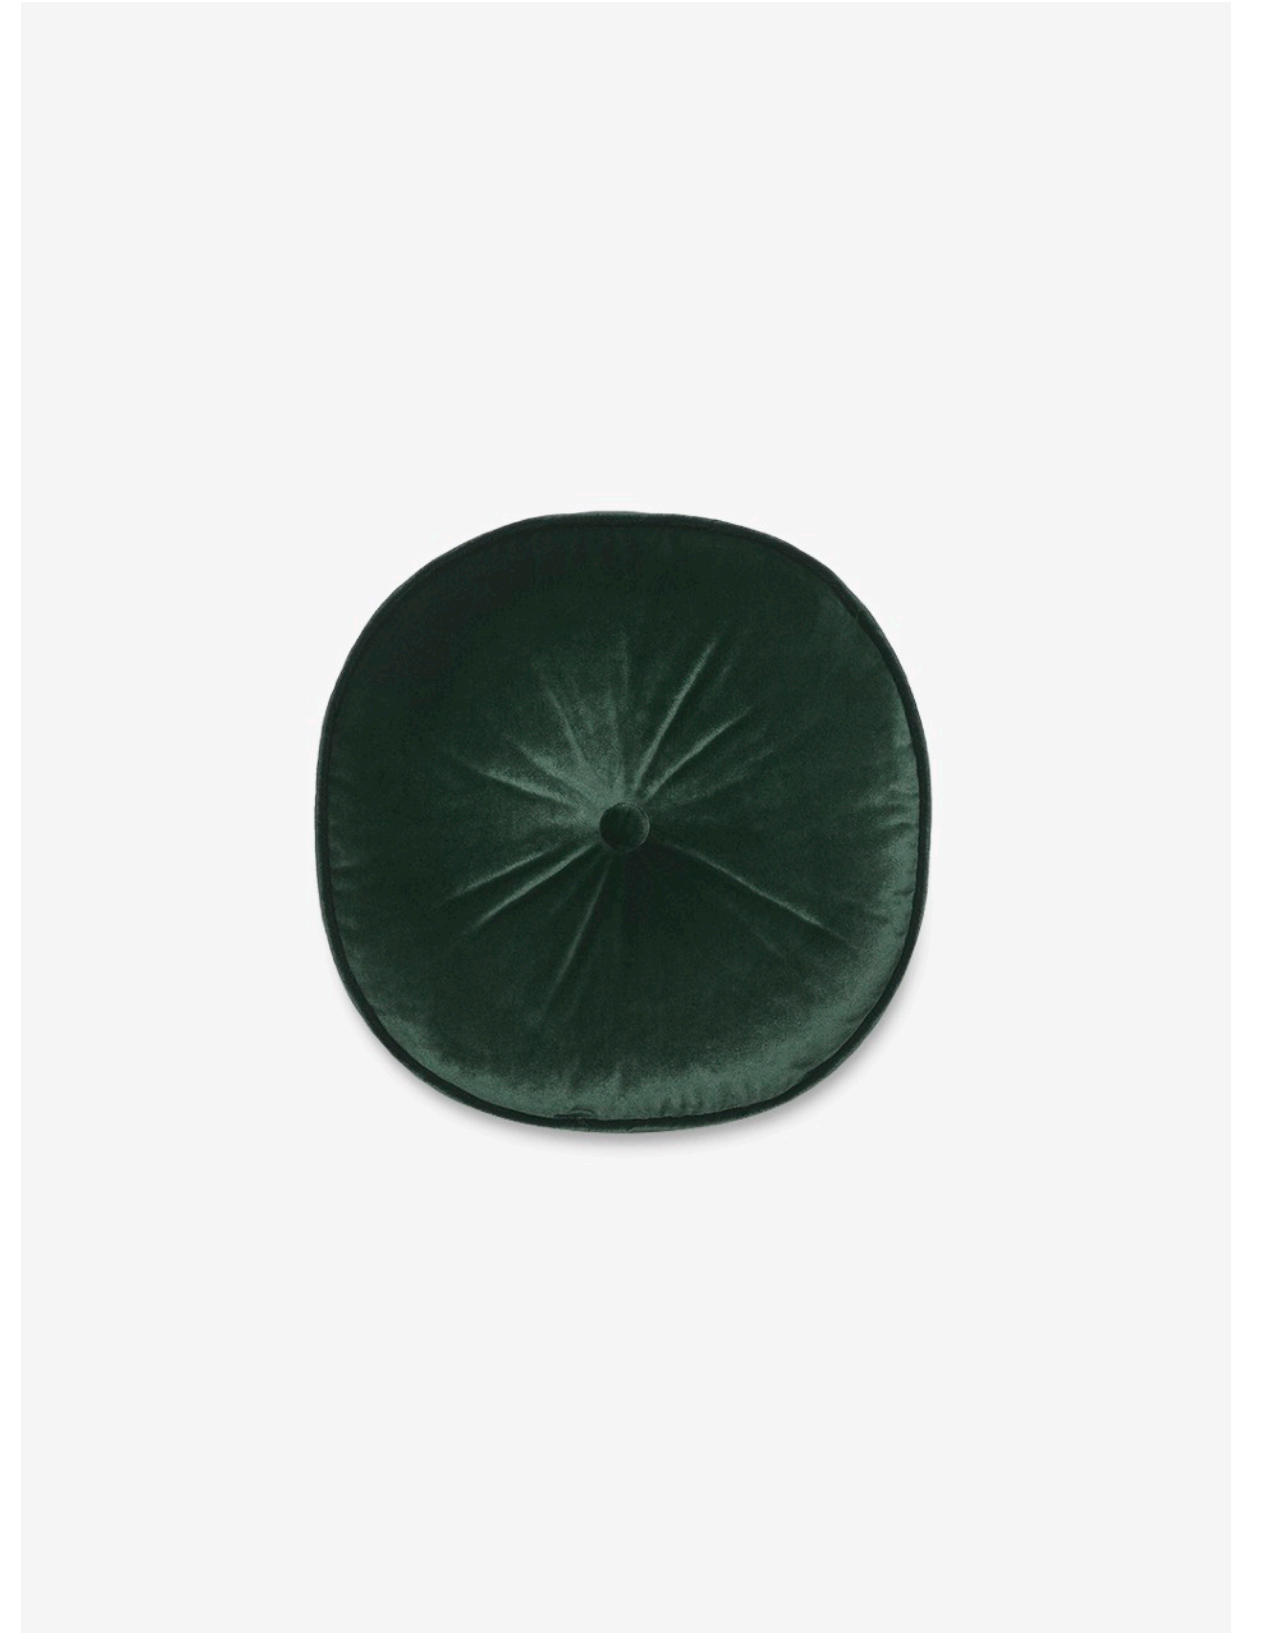

*Button Detailed Round
Velvet Cushions*

Colors & Product no

*Green : alphy30, Navy Blue : alphy32,
Red : alphy31
Dimensions : 35 cm*