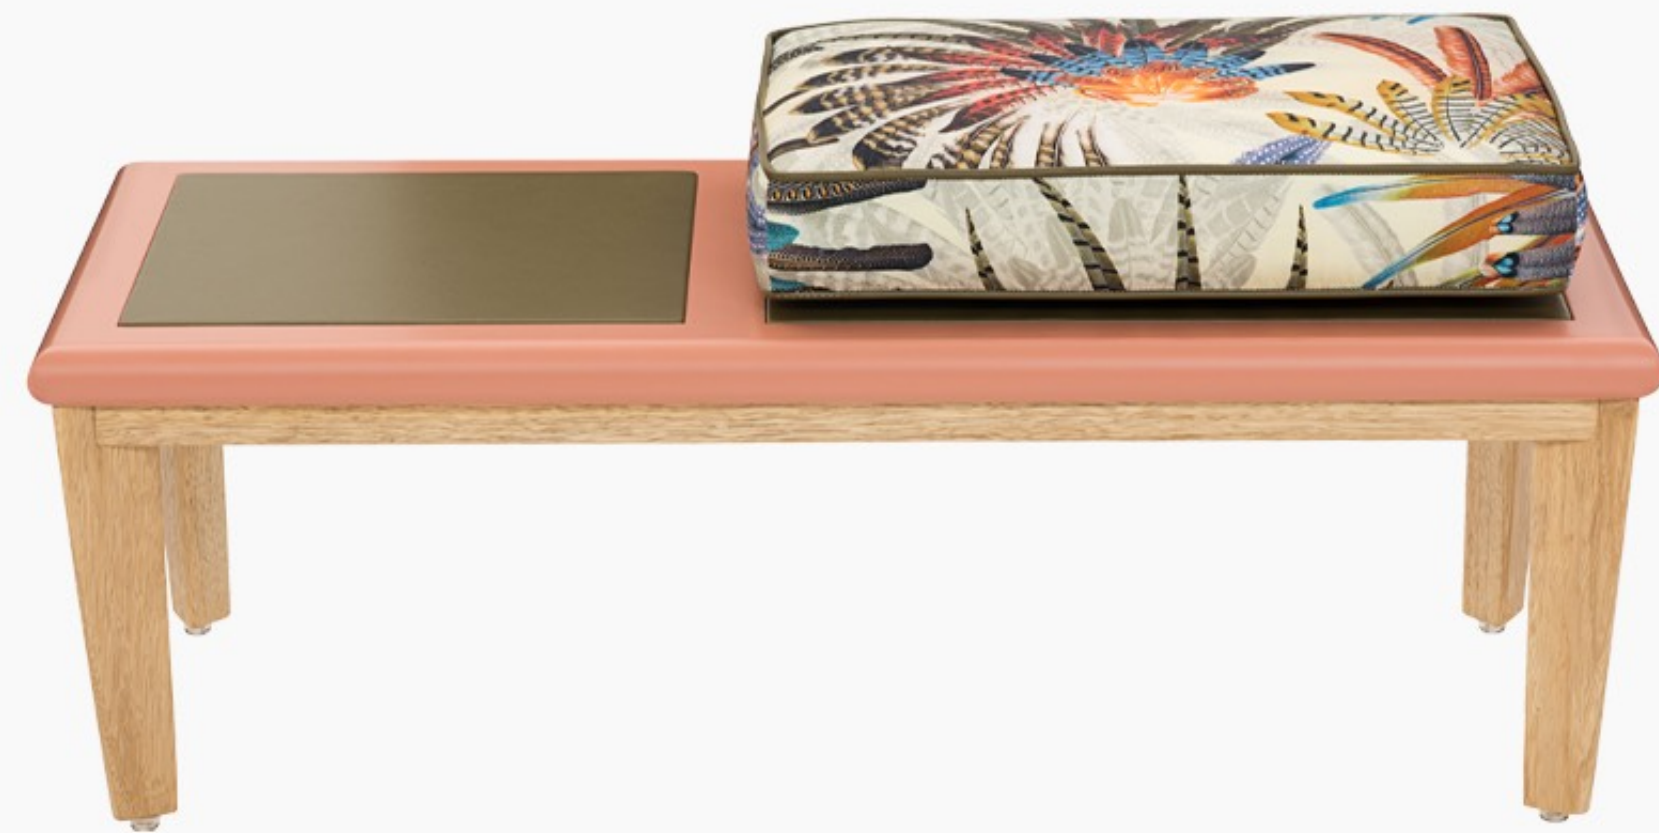

**Corduroy
Sofa**

Beige velvet and corduroy fabric upholstered sofa, embraced by a natural wooden frame and detailed with flower patterned piping. This exquisite piece of furniture effortlessly emanates a fresh and modern aesthetic, elevating any living space.

The body of the side tables are made from MDF. The hand-painted finish boasts a rich, lustrous texture that adds a touch of elegance to any space. The snake motif, inspired by nature's timeless beauty and symbolism, adds an intriguing and mystical touch to the table.

Materials : MDF, Ceramic

Product no : alp8 - W: 40 cm D: 40 cm H: 50 cm

Product no : alp9 - W: 40 cm D: 40 cm H: 45 cm

The Sunrise Bench

Made from solid wood, The Sunrise Bench features salmon lacquer detail. Upholstered with vegan leather and feather patterned silk fabric.

Product no : alp1
W: 100 cm D: 45 cm H: 45 cm

Materials : Limba Wood, Vegan Leather, Silk Fabric

Credenza Galaxy

Credenza Galaxy features lacquer finish exudes a luxurious shine, creating an aura of sophistication in any room. The smooth surface and clean lines embody a timeless elegance that effortlessly complements various interior styles, from contemporary to traditional.