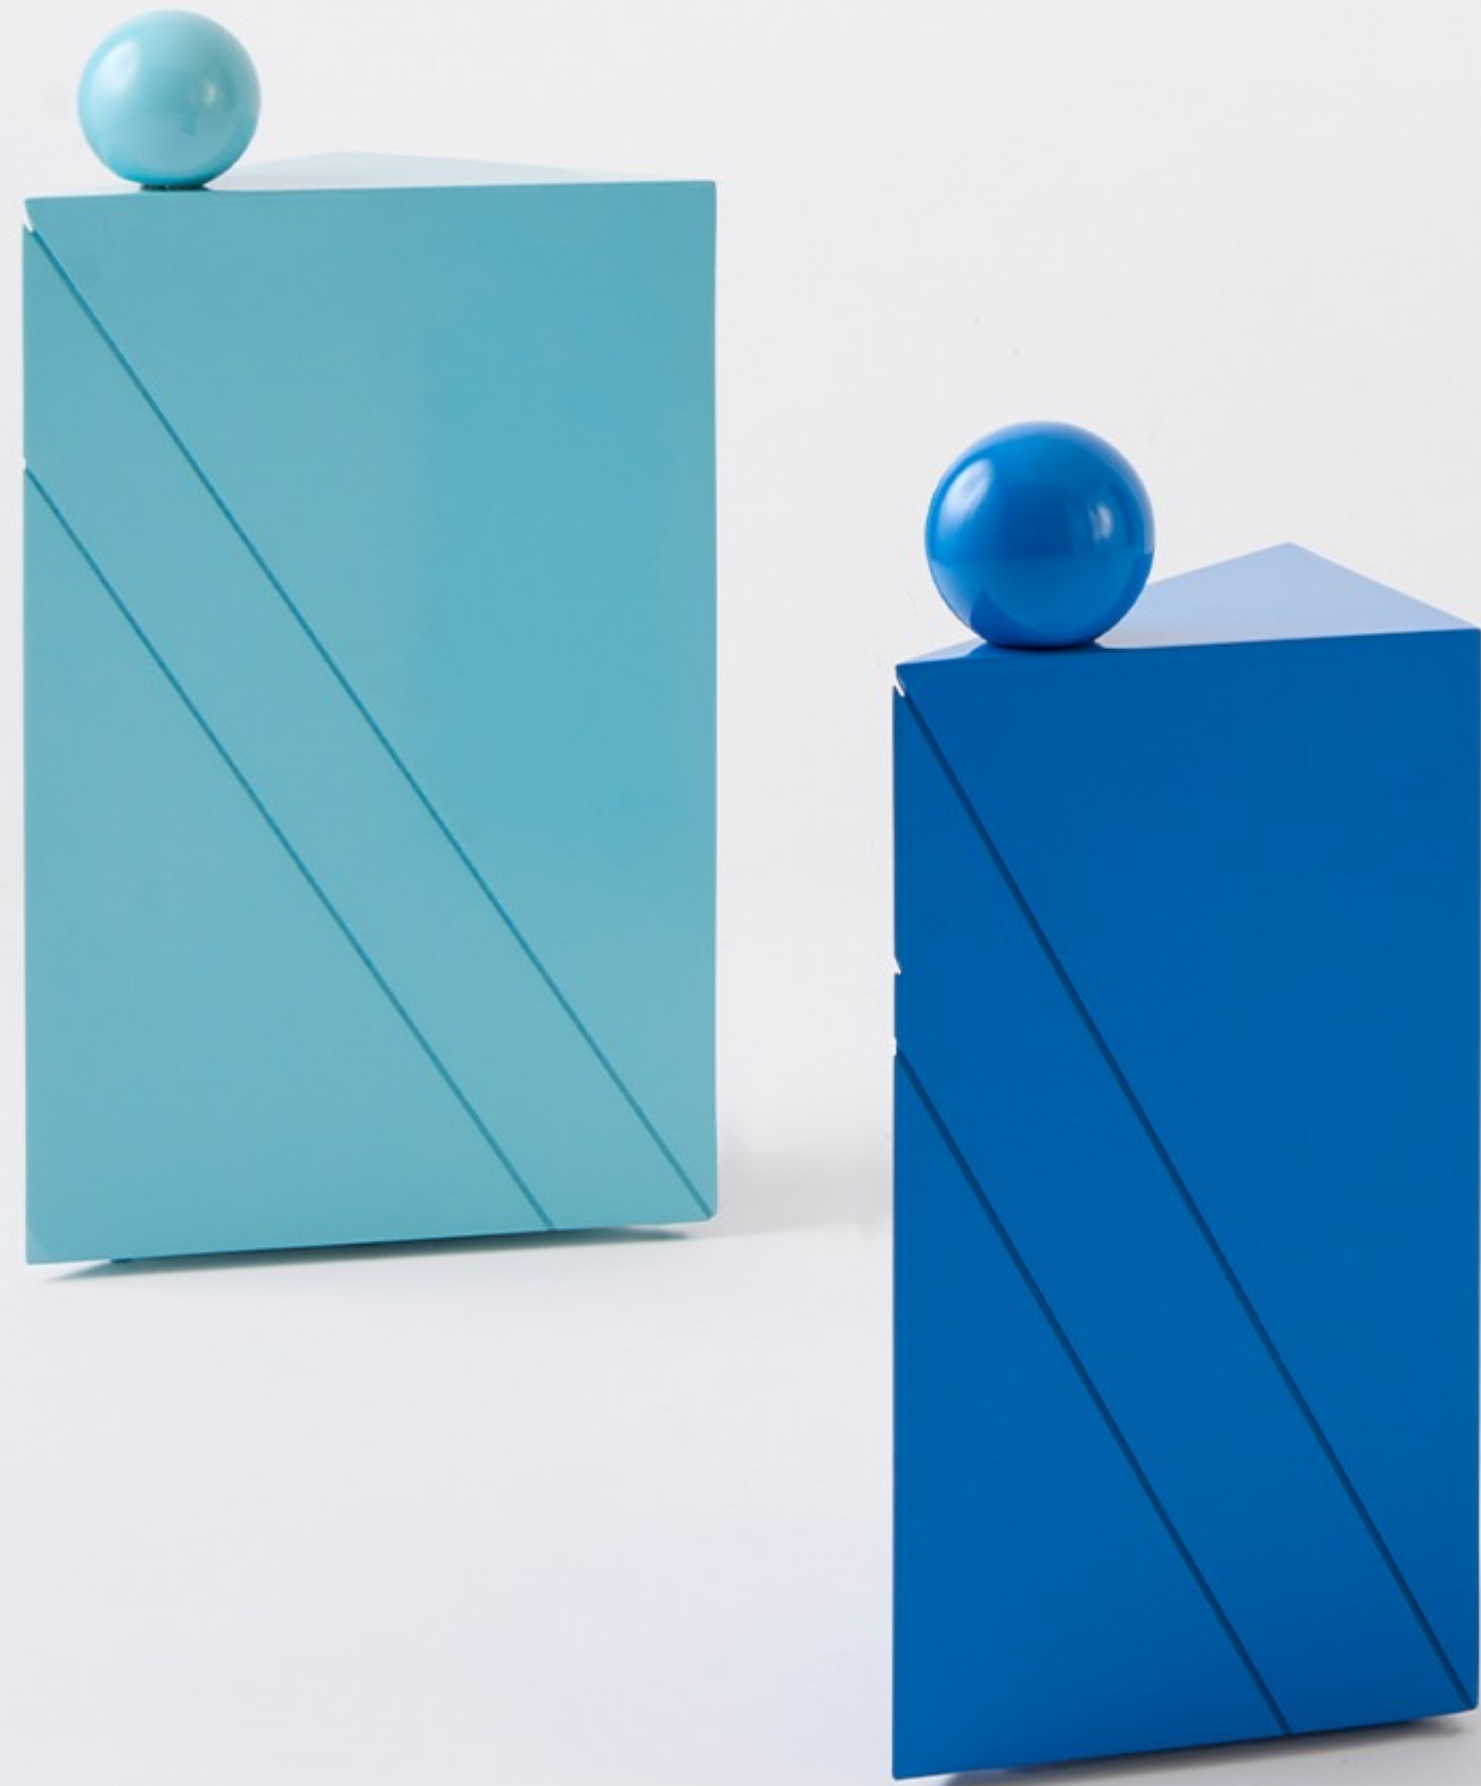

Triangular Wooden Lacquer Side Table Set

The set of triangular wooden tables comprises two individual side tables. The graceful combination of water green and blue hues is accentuated by wooden spheres. These side tables can be arranged in various configurations and infuses vitality into interior spaces with their captivating design and color elements.

Product no : alpst35

Blue - W: 25 cm D: 35 cm H: 45 cm

Water Green - W: 35 cm D: 35 cm H: 55 cm

Materials : MDF